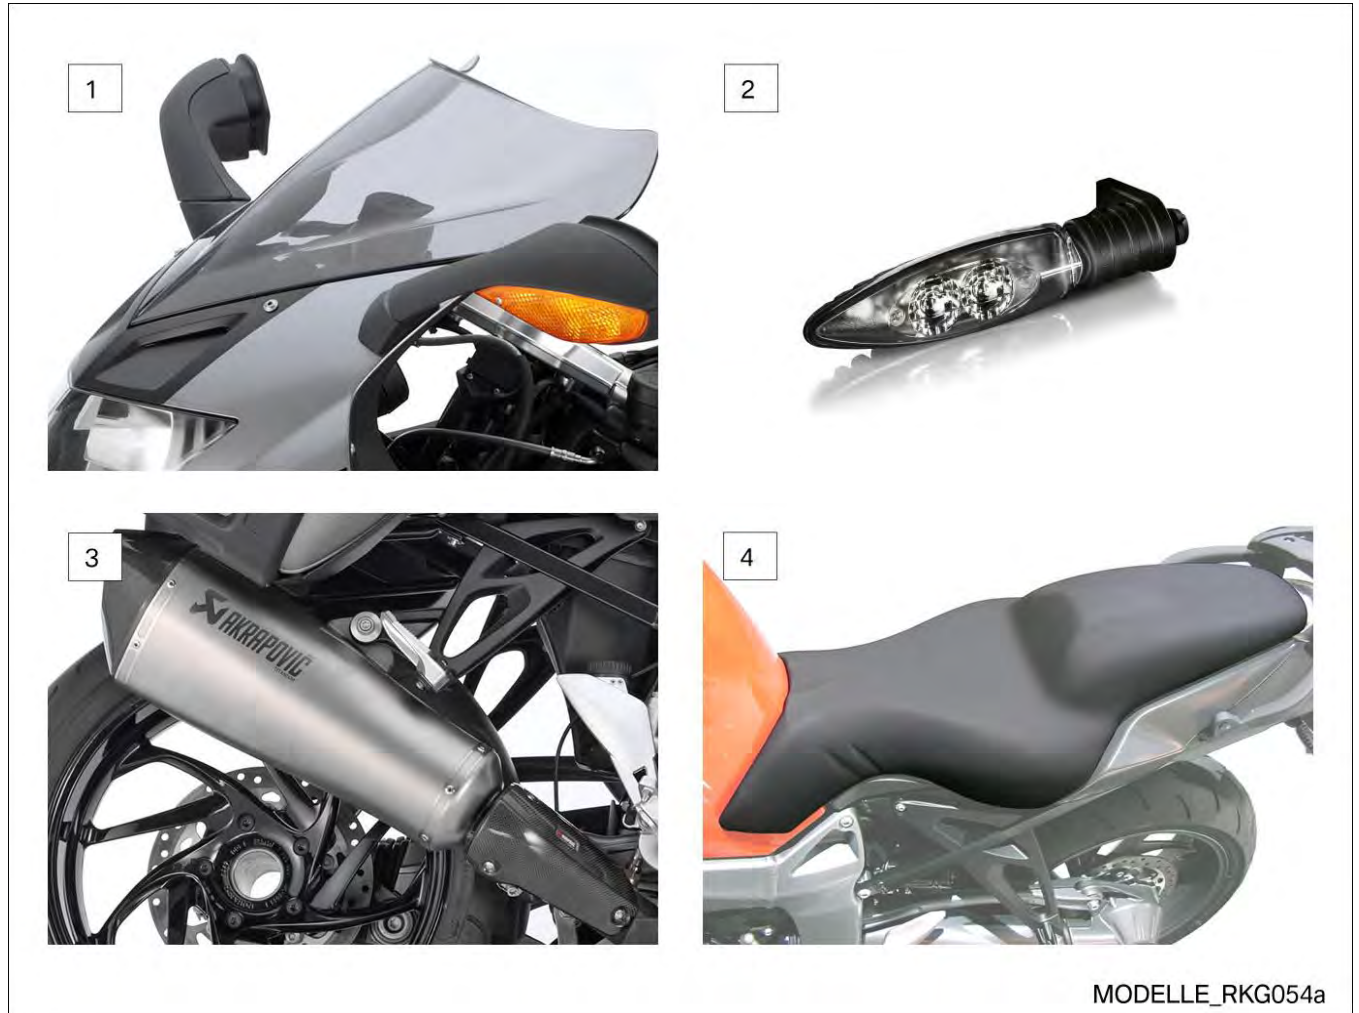

BMW Motorrad Canada

- (1) **Windscreen, tinted**
- (2) **LED flashing turn indicators (K300R only)**
- (3) **Akrapovič® sports silencer**
- (4) **Seat with comfort function for passenger (K1300R only)**