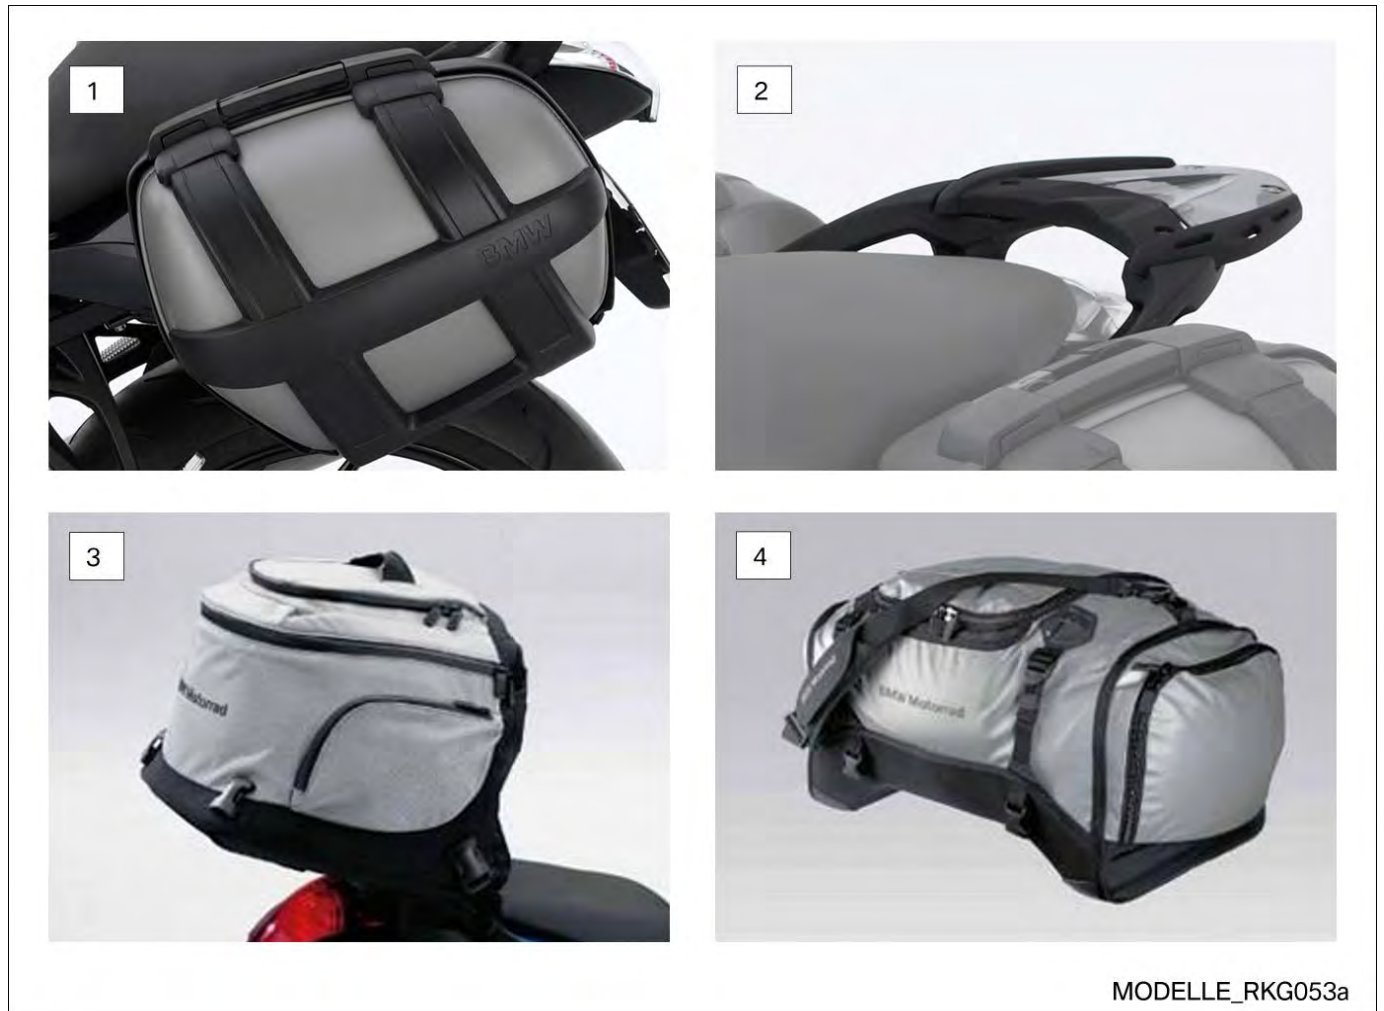

Dealer Principal ☐	Sales Manager New Cars ☒	Service Manager	Service Personnel ☐	Parts and Accessories Manager ☒	Administration ☐
December 18, 2008 For use within the BMW Organization only		Andre Richard, BMW Motorrad Aftersales Division Telephone: (905) 428-5430, Fax (905) 428-5446			

BMW Motorrad Canada

MODELLE_RKG053a

- (1) **Sport cases**
- (2) **Luggage carrier**
- (3) **Sport softbag, small**
- (4) **Sport softbag, large**