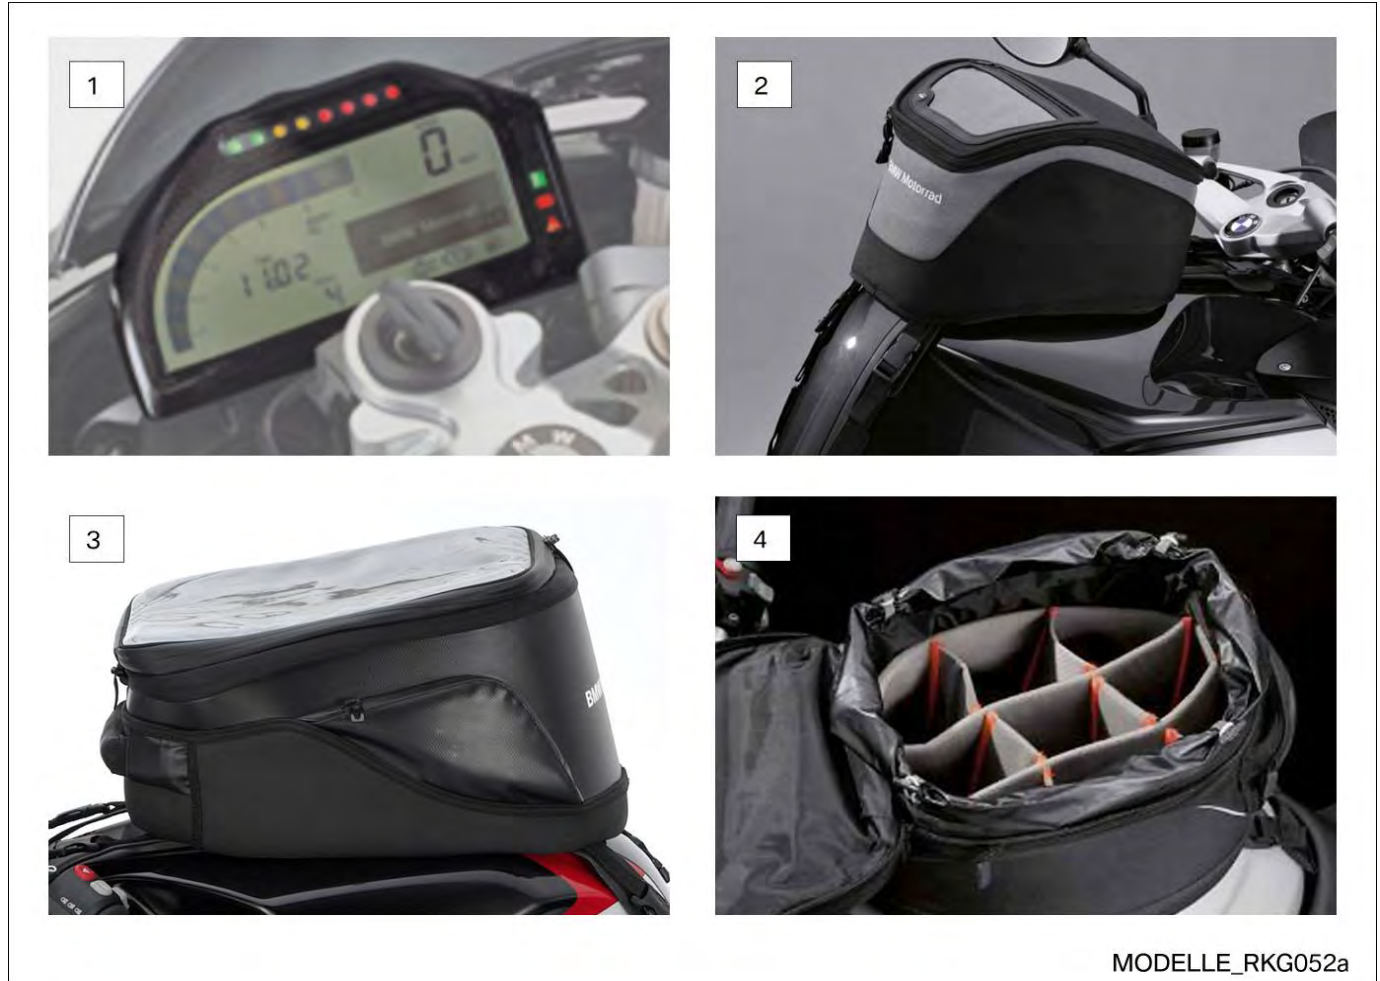

Dealer Principal ☐	Sales Manager New Cars ☒	Service Manager ☐	Service Personnel ☐	Parts and Accessories Manager ☒	Administration ☐
December 18, 2008 For use within the BMW Organization only		Andre Richard, BMW Motorrad Aftersales Division Telephone: (905) 428-5430, Fax (905) 428-5446			

BMW Motorrad Canada

MODELLE_RKG052a

- (1) HP instrument panel
- (2) Tankbag
- (3) Tank rucksack
- (4) Vario insert for tank rucksack