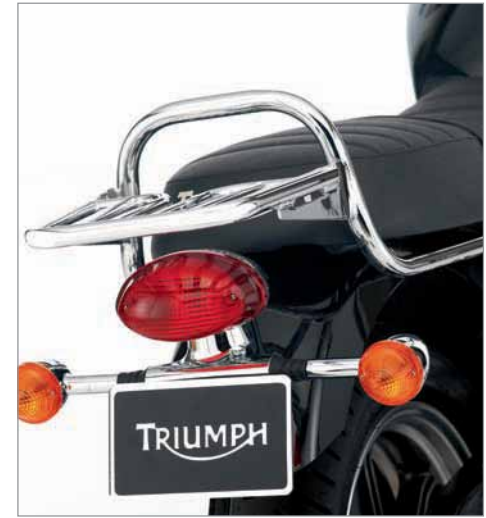

LUGGAGE RACK - CHROME
Features passenger grab rail and high quality chrome finish. Suitable for all 865cc Bonneville models.